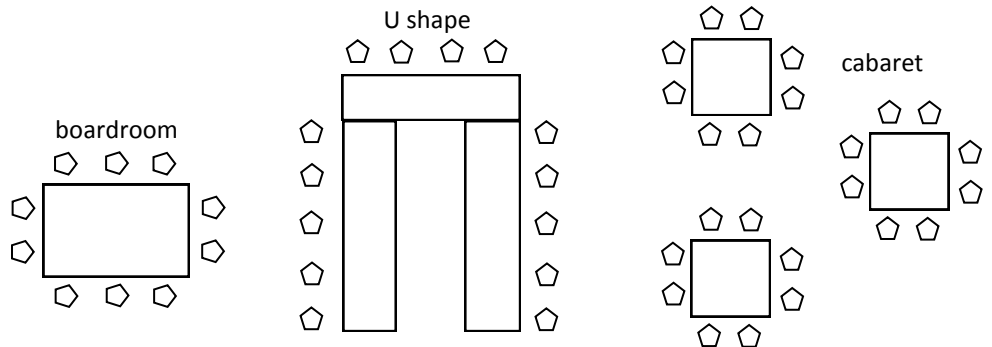

Please contact us to discuss your booking and we can advise you on room options and layout